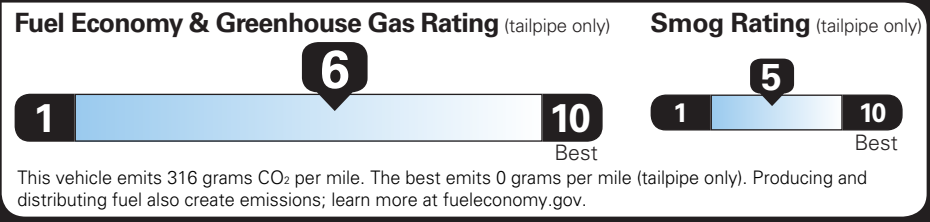

EPA DOT Fuel Economy and Environment

Gasoline Vehicle

Fuel Economy

28 MPG combined city/hwy
26 city
31 highway

3.6 gallons per 100 miles

Small SUVs range from 16 to 120 MPG. The best vehicle rates 136 MPGe.

You save $250 in fuel costs over 5 years compared to the average new vehicle.

Annual fuel cost $1,450